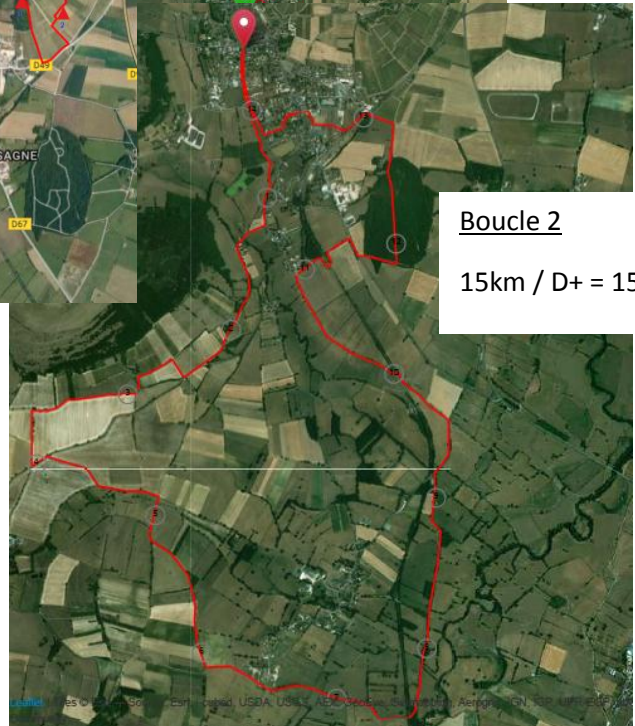

MEGAMADONE Raid VTT

Boucle 3

15km / D+ = 400m

Boucle 1

15km / D+ = 450m

Boucle 2

15km / D+ = 150m